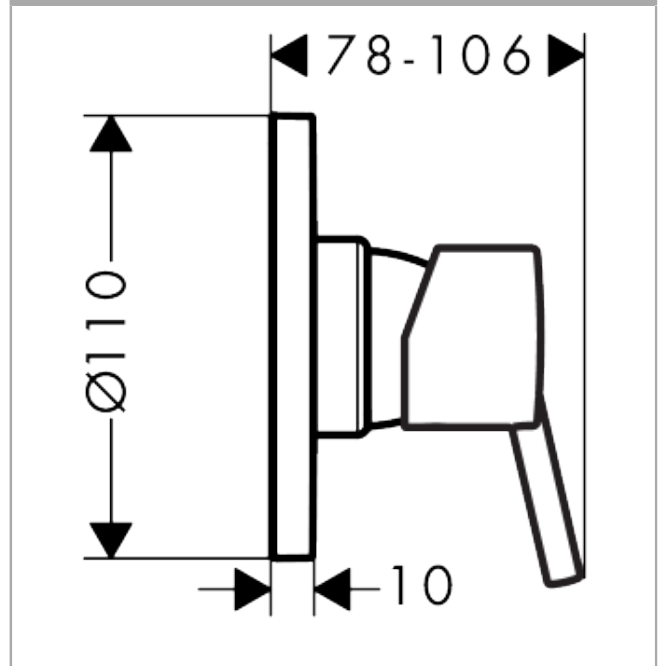

Tecturis S
Single lever shower mixer for concealed installation
 Finish: **Matt Black** Article Number: **73605673**

Description

product features

- 1 function
- maximum flow rate at 3 bar: 28,7 l/min
- maximum flow rate at 1 bar: 16,9 l/min
- min. operating pressure: 1 bar
- max. operating pressure: 10 bar
- connection type: basic set

Product image

Scale drawing

Flowchart