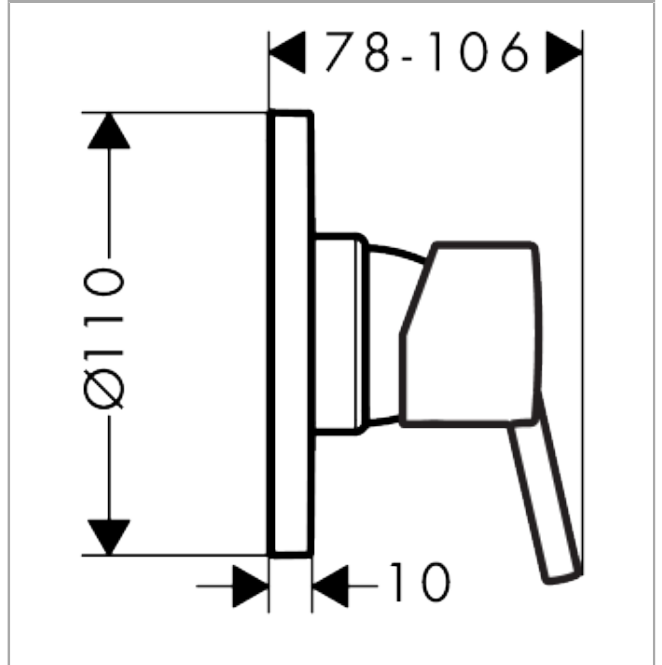

Tecturis S

Single lever shower mixer for concealed installation

Finish: **Brushed Black Chrome** Article Number: **73605343**

Description

product features

- 1 function
- maximum flow rate at 3 bar: 28,7 l/min
- maximum flow rate at 1 bar: 16,9 l/min
- min. operating pressure: 1 bar
- max. operating pressure: 10 bar
- connection type: basic set

Product image

Scale drawing

Flowchart