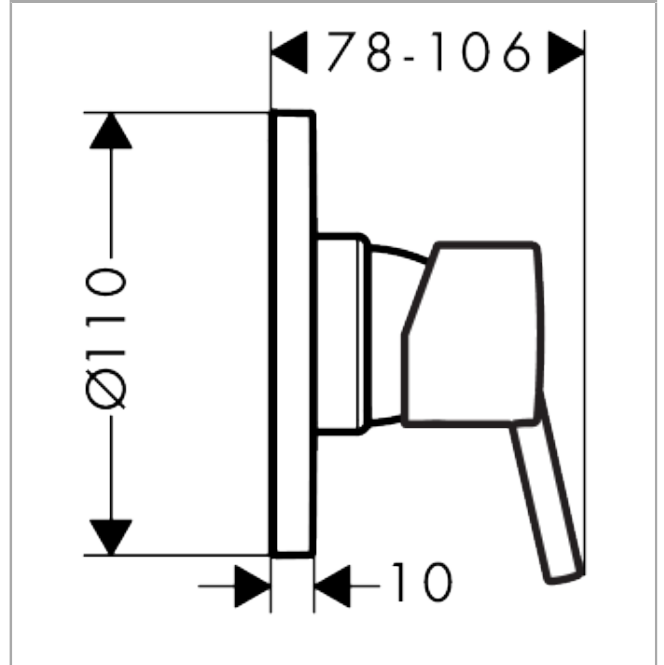

Tecturis S
Single lever shower mixer for concealed installation
 Finish: **Brushed Bronze** Article Number: **73605143**

Description

product features

- 1 function
- maximum flow rate at 3 bar: 28,7 l/min
- maximum flow rate at 1 bar: 16,9 l/min
- min. operating pressure: 1 bar
- max. operating pressure: 10 bar
- connection type: basic set

Product image

Scale drawing

Flowchart