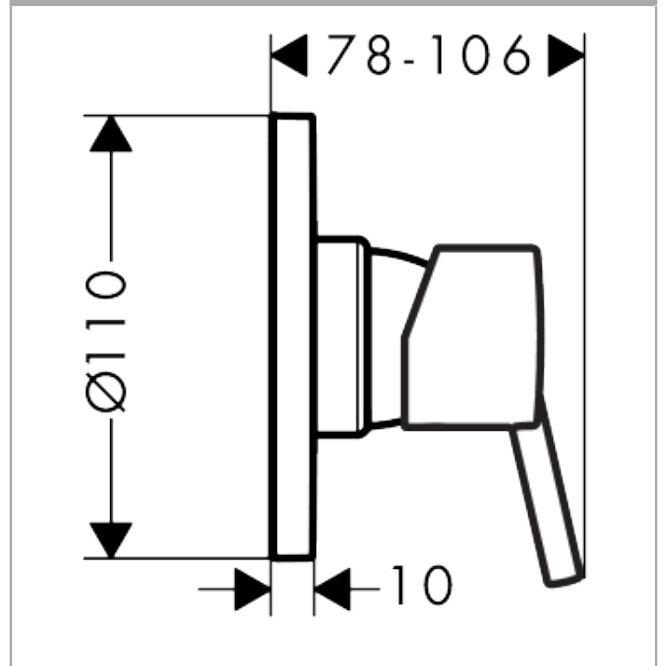

**Tecturis S**  
**Single lever shower mixer for concealed installation**  
 Finish: **Chrome** Article Number: **73605003**

**Description**

**product features**

- 1 function
- maximum flow rate at 3 bar: 28,7 l/min
- maximum flow rate at 1 bar: 16,9 l/min
- min. operating pressure: 1 bar
- max. operating pressure: 10 bar
- connection type: basic set

**Product image**

**Scale drawing**

**Flowchart**