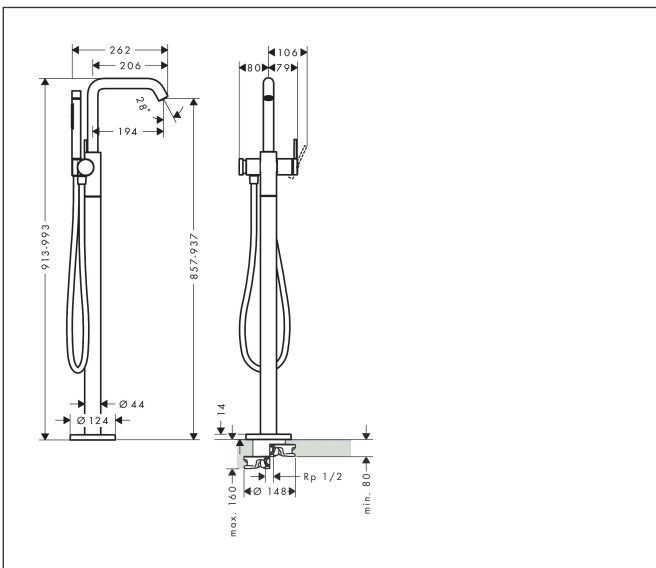

Brand hansgrohe
 Art. Name **Tecturis S** Single lever bath mixer floor-standing
 Art. Nr. 73440823
 Surface Brushed Nickel

Product picture

Features

- consists of: single lever bath mixer floor standing, baton hand shower, shower holder, shower hose
- 2 functions
- pressure diverter Select with automatic resetting
- projection: 194 mm
- spray type mixer: NormalSpray
- spray type hand shower: Rain, MonoRain
- maximum flow rate at 3 bar: 21 l/min
- maximum flow rate of hand shower at 3 bar: 7,5 l/min
- ceramic cartridge
- non-return valve
- connection dimension: DN15
- connection type: basic set
- deck mounted
- min. operating pressure: 1 bar
- max. operating pressure: 10 bar

Drawing

Technology

Spray Types

Certificates

Brand hansgrohe
 Art. Name **Tecturis S** Single lever bath mixer floor-standing
 Art. Nr. 73440823
 Surface Brushed Nickel

Flow chart