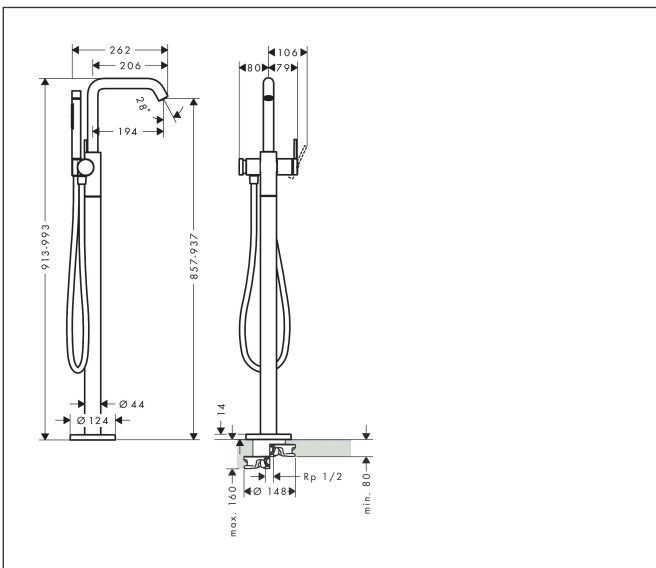

Drawing

Technology

Spray Types

Certificates