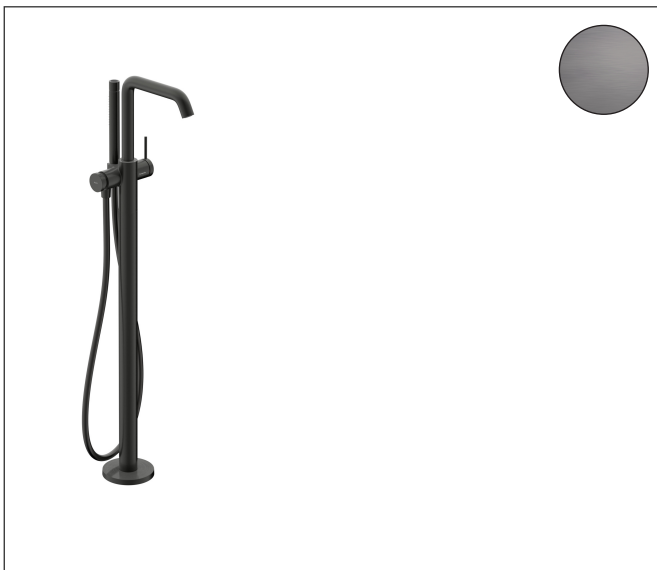

Brand hansgrohe
 Art. Name **Tecturis S** Single lever bath mixer floor-standing
 Art. Nr. 73440343
 Surface Brushed Black Chrome

Product picture

Features

- consists of: single lever bath mixer floor standing, baton hand shower, shower holder, shower hose
- 2 functions
- pressure diverter Select with automatic resetting
- projection: 194 mm
- spray type mixer: NormalSpray
- spray type hand shower: Rain, MonoRain
- maximum flow rate at 3 bar: 21 l/min
- maximum flow rate of hand shower at 3 bar: 7,5 l/min
- ceramic cartridge
- non-return valve
- connection dimension: DN15
- connection type: basic set
- deck mounted
- min. operating pressure: 1 bar
- max. operating pressure: 10 bar

Drawing

Technology

Spray Types

Certificates

Brand hansgrohe
 Art. Name **Tecturis S** Single lever bath mixer floor-standing
 Art. Nr. 73440343
 Surface Brushed Black Chrome

Flow chart