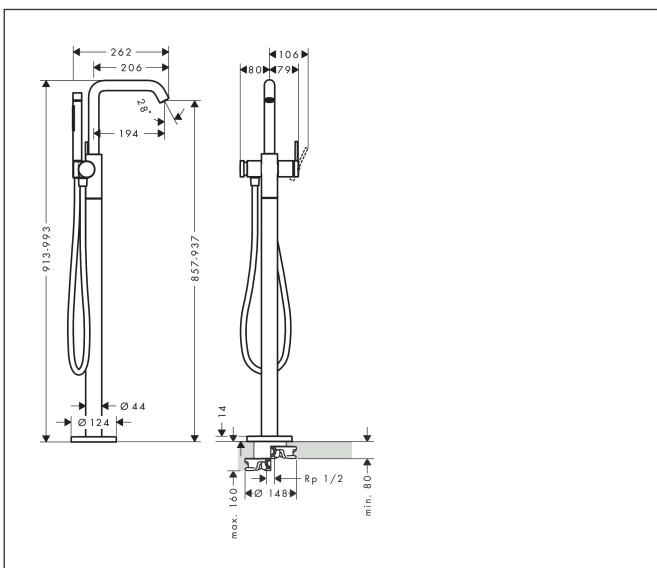

Brand hansgrohe
 Art. Name **Tecturis S** Single lever bath mixer floor-standing
 Art. Nr. 73440343
 Surface Brushed Black Chrome

Product picture

Features

- consists of: single lever bath mixer floor standing, baton hand shower, shower holder, shower hose
- 2 functions
- pressure diverter Select with automatic resetting
- projection: 194 mm
- spray type mixer: NormalSpray
- spray type hand shower: Rain, MonoRain
- maximum flow rate at 3 bar: 21 l/min
- maximum flow rate of hand shower at 3 bar: 7,5 l/min
- ceramic cartridge
- non-return valve
- connection dimension: DN15
- connection type: basic set
- deck mounted
- min. operating pressure: 1 bar
- max. operating pressure: 10 bar

Drawing

Technology

Spray Types

Certificates

Brand hansgrohe
 Art. Name **Tecturis S** Single lever bath mixer floor-standing
 Art. Nr. 73440343
 Surface Brushed Black Chrome

Flow chart