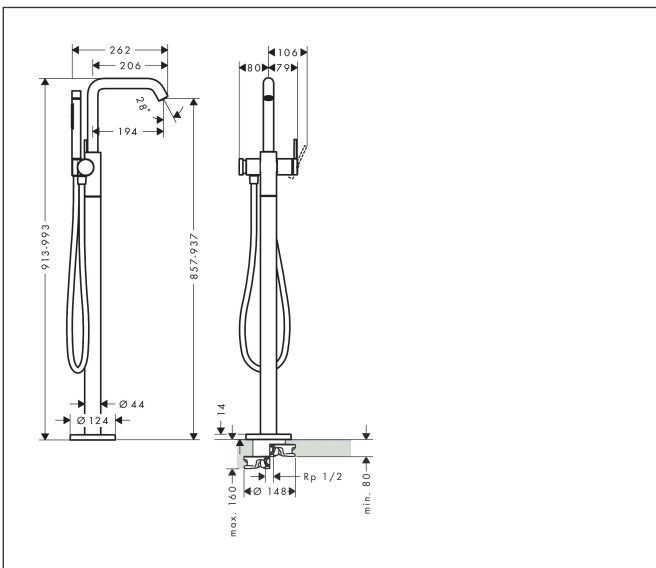

Brand hansgrohe
 Art. Name **Tecturis S** Single lever bath mixer floor-standing
 Art. Nr. 73440143
 Surface Brushed Bronze

Product picture

Features

- consists of: single lever bath mixer floor standing, baton hand shower, shower holder, shower hose
- 2 functions
- pressure diverter Select with automatic resetting
- projection: 194 mm
- spray type mixer: NormalSpray
- spray type hand shower: Rain, MonoRain
- maximum flow rate at 3 bar: 21 l/min
- maximum flow rate of hand shower at 3 bar: 7,5 l/min
- ceramic cartridge
- non-return valve
- connection dimension: DN15
- connection type: basic set
- deck mounted
- min. operating pressure: 1 bar
- max. operating pressure: 10 bar

Drawing

Technology

Spray Types

Certificates

Brand hansgrohe
 Art. Name **Tecturis S** Single lever bath mixer floor-standing
 Art. Nr. 73440143
 Surface Brushed Bronze

Flow chart