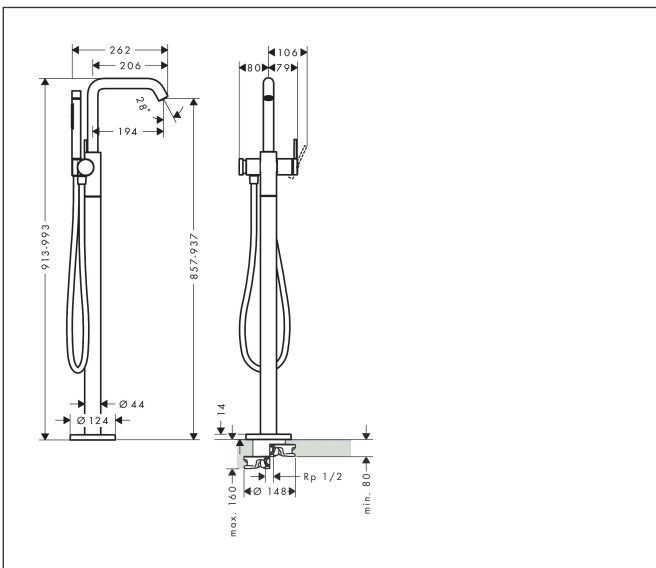

Brand hansgrohe
 Art. Name **Tecturis S** Single lever bath mixer floor-standing
 Art. Nr. 73440003
 Surface Chrome

Product picture

Features

- consists of: single lever bath mixer floor standing, baton hand shower, shower holder, shower hose
- 2 functions
- pressure diverter Select with automatic resetting
- projection: 194 mm
- spray type mixer: NormalSpray
- spray type hand shower: Rain, MonoRain
- maximum flow rate at 3 bar: 21 l/min
- maximum flow rate of hand shower at 3 bar: 7,5 l/min
- ceramic cartridge
- non-return valve
- connection dimension: DN15
- connection type: basic set
- deck mounted
- min. operating pressure: 1 bar
- max. operating pressure: 10 bar

Drawing

Technology

Spray Types

Certificates

Brand hansgrohe
 Art. Name **Tecturis S** Single lever bath mixer floor-standing
 Art. Nr. 73440003
 Surface Chrome

Flow chart