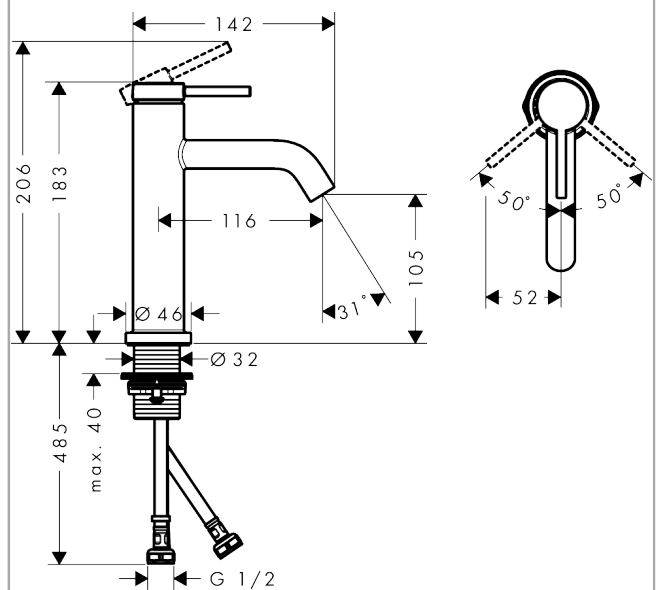

**Tecturis S**

**Single lever basin mixer 110 LF**

Finish: **Brushed Nickel** Article Number: **73381823**

**Description**

**product features**

- ComfortZone: 110
- projection: 116 mm
- spout height: 105 mm
- handle variant: lever handle
- spray type: normal spray
- maximum flow rate at 3 bar: 4 l/min
- ceramic cartridge
- temperature limitation adjustable
- suitable for continuous flow water heaters
- connection type: G 1/2 connections
- connection dimension: DN15

**Technology**

**Certificates / Sustainability**

**Product image**

**Scale drawing**

**Flowchart**