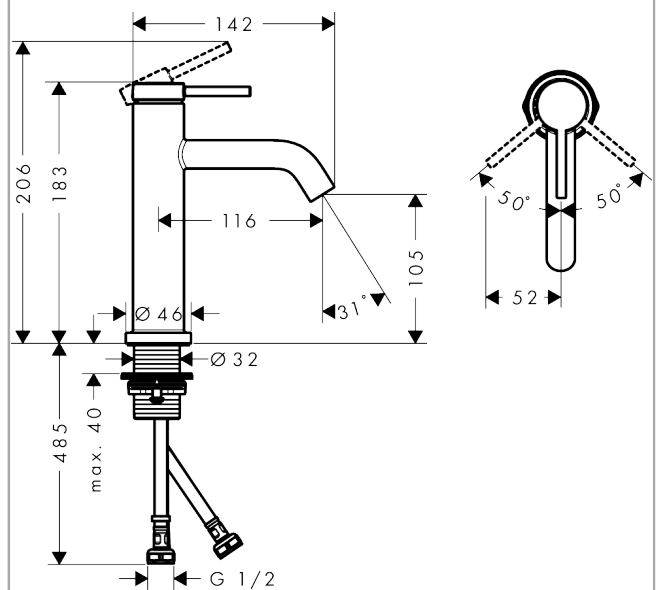

Tecturis S

Single lever basin mixer 110 LF

Finish: **Matt Black** Article Number: **73381673**

Description

product features

- ComfortZone: 110
- projection: 116 mm
- spout height: 105 mm
- handle variant: lever handle
- spray type: normal spray
- maximum flow rate at 3 bar: 4 l/min
- ceramic cartridge
- temperature limitation adjustable
- suitable for continuous flow water heaters
- connection type: G 1/2 connections
- connection dimension: DN15

Technology

Certificates / Sustainability

Product image

Scale drawing

Flowchart