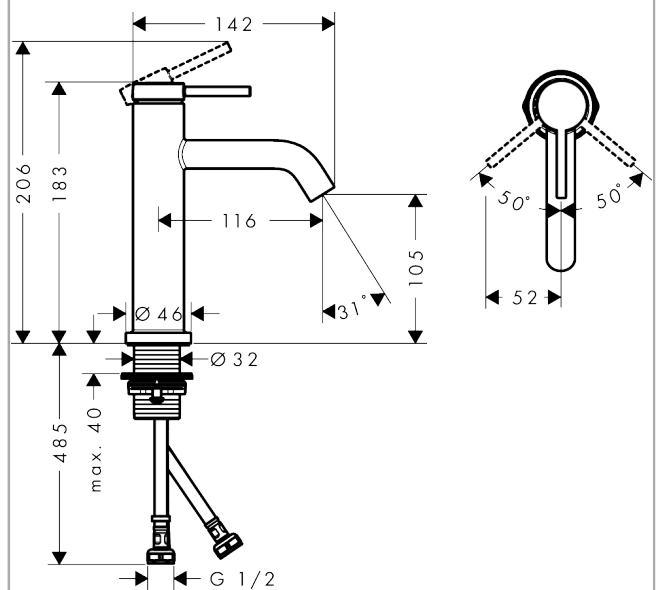

Tecturis S

Single lever basin mixer 110 LF

Finish: **Brushed Black Chrome**

Article Number: **73381343**

Description

product features

- ComfortZone: 110
- projection: 116 mm
- spout height: 105 mm
- handle variant: lever handle
- spray type: normal spray
- maximum flow rate at 3 bar: 4 l/min
- ceramic cartridge
- temperature limitation adjustable
- suitable for continuous flow water heaters
- connection type: G 1/2 connections
- connection dimension: DN15

Technology

Certificates / Sustainability

Product image

Scale drawing

Flowchart