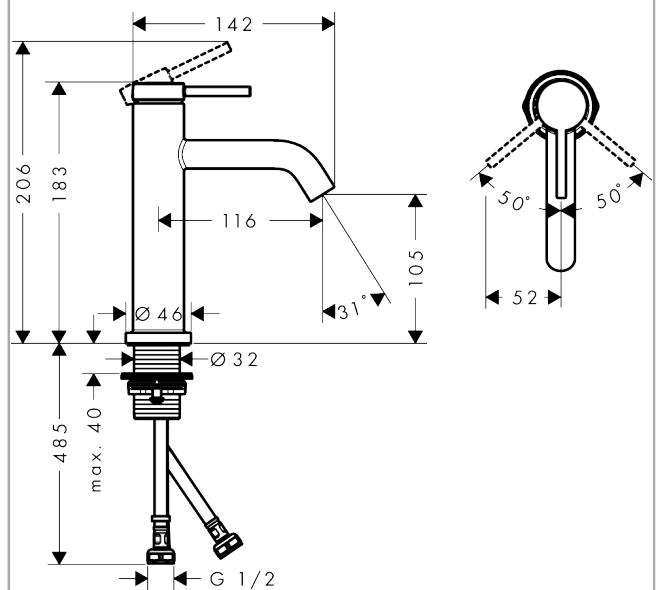

Tecturis S

Single lever basin mixer 110 LF

Finish: **Brushed Bronze** Article Number: **73381143**

Description

product features

- ComfortZone: 110
- projection: 116 mm
- spout height: 105 mm
- handle variant: lever handle
- spray type: normal spray
- maximum flow rate at 3 bar: 4 l/min
- ceramic cartridge
- temperature limitation adjustable
- suitable for continuous flow water heaters
- connection type: G 1/2 connections
- connection dimension: DN15

Technology

Certificates / Sustainability

Product image

Scale drawing

Flowchart