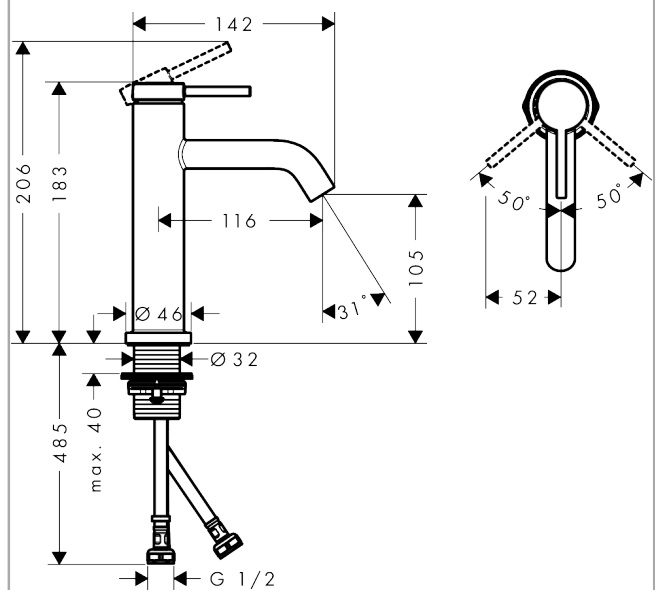

##### product features

- ComfortZone: 110
- projection: 116 mm
- spout height: 105 mm
- handle variant: lever handle
- spray type: normal spray
- maximum flow rate at 3 bar: 4 l/min
- ceramic cartridge
- temperature limitation adjustable
- suitable for continuous flow water heaters
- connection type: G 1/2 connections
- connection dimension: DN15

#### Scale drawing