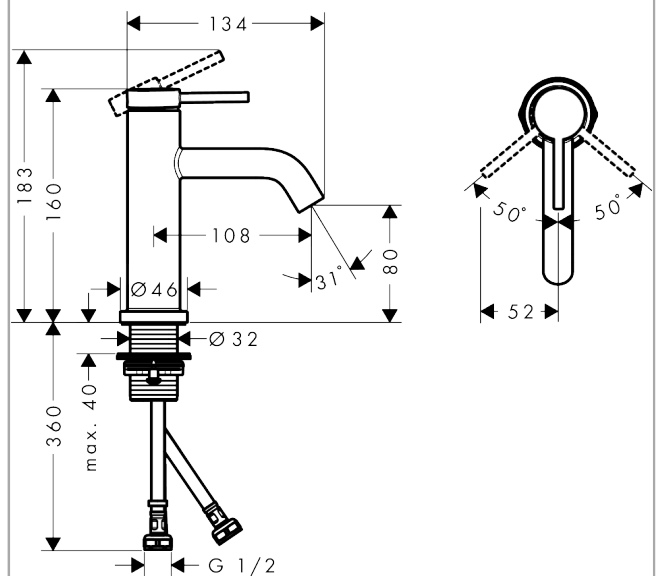

##### product features

- ComfortZone: 80
- projection: 108 mm
- spout height: 80 mm
- handle variant: lever handle
- spray type: normal spray
- maximum flow rate at 3 bar: 4 l/min
- ceramic cartridge
- temperature limitation adjustable
- suitable for continuous flow water heaters
- connection type: G 3/8 hose connections
- connection dimension: DN15

#### Scale drawing