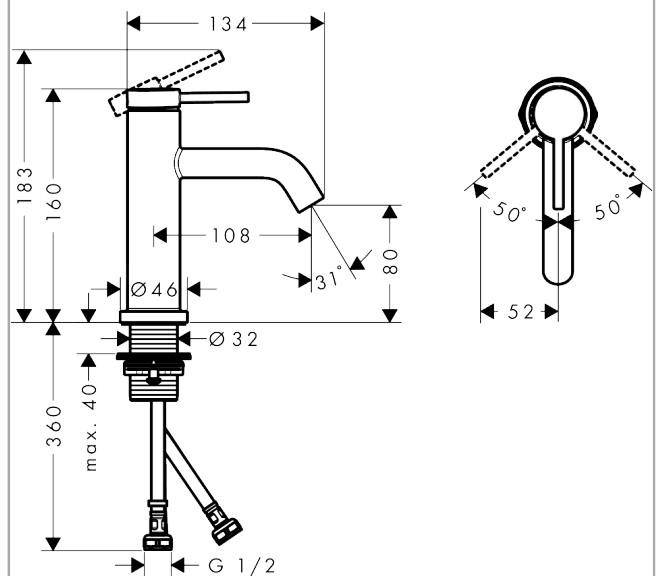

Tecturis S

Single lever basin mixer 80 LF

Finish: **Matt Black** Article Number: **73380673**

Description

product features

- ComfortZone: 80
- projection: 108 mm
- spout height: 80 mm
- handle variant: lever handle
- spray type: normal spray
- maximum flow rate at 3 bar: 4 l/min
- ceramic cartridge
- temperature limitation adjustable
- suitable for continuous flow water heaters
- connection type: G 3/8 hose connections
- connection dimension: DN15

Technology

Certificates / Sustainability

Product image

Scale drawing

Flowchart