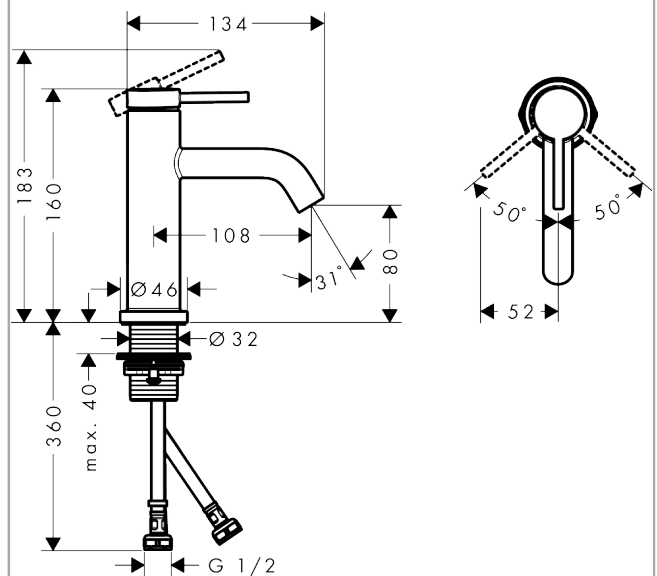

Tecturis S

Single lever basin mixer 80 LF

Finish: **Brushed Black Chrome**

Article Number: **73380343**

Description

product features

- ComfortZone: 80
- projection: 108 mm
- spout height: 80 mm
- handle variant: lever handle
- spray type: normal spray
- maximum flow rate at 3 bar: 4 l/min
- ceramic cartridge
- temperature limitation adjustable
- suitable for continuous flow water heaters
- connection type: G 3/8 hose connections
- connection dimension: DN15

Technology

Certificates / Sustainability

Product image

Scale drawing

Flowchart