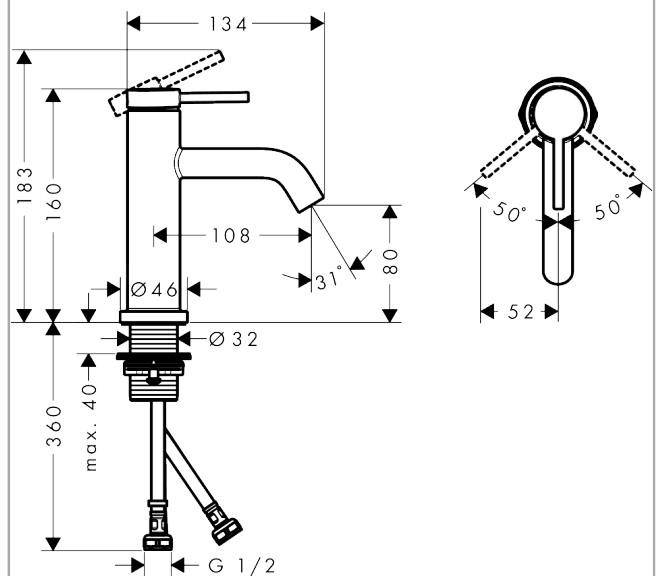

Tecturis S

Single lever basin mixer 80 LF

Finish: **Brushed Bronze** Article Number: **73380143**

Description

product features

- ComfortZone: 80
- projection: 108 mm
- spout height: 80 mm
- handle variant: lever handle
- spray type: normal spray
- maximum flow rate at 3 bar: 4 l/min
- ceramic cartridge
- temperature limitation adjustable
- suitable for continuous flow water heaters
- connection type: G 3/8 hose connections
- connection dimension: DN15

Technology

Certificates / Sustainability

Product image

Scale drawing

Flowchart