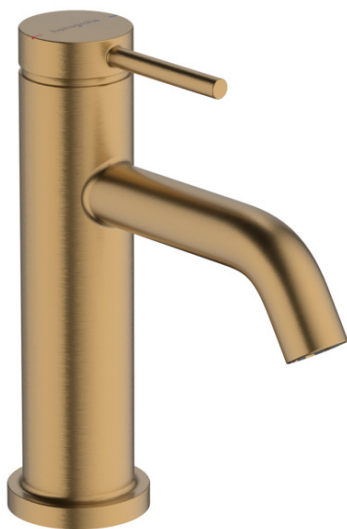

Tecturis S

Single lever basin mixer 80 LF

Finish: **Brushed Bronze** Article Number: **73380143**

Description

product features

- ComfortZone: 80
- projection: 108 mm
- spout height: 80 mm
- handle variant: lever handle
- spray type: normal spray
- maximum flow rate at 3 bar: 4 l/min
- ceramic cartridge
- temperature limitation adjustable
- suitable for continuous flow water heaters
- connection type: G 3/8 hose connections
- connection dimension: DN15

Technology

Certificates / Sustainability

Product image