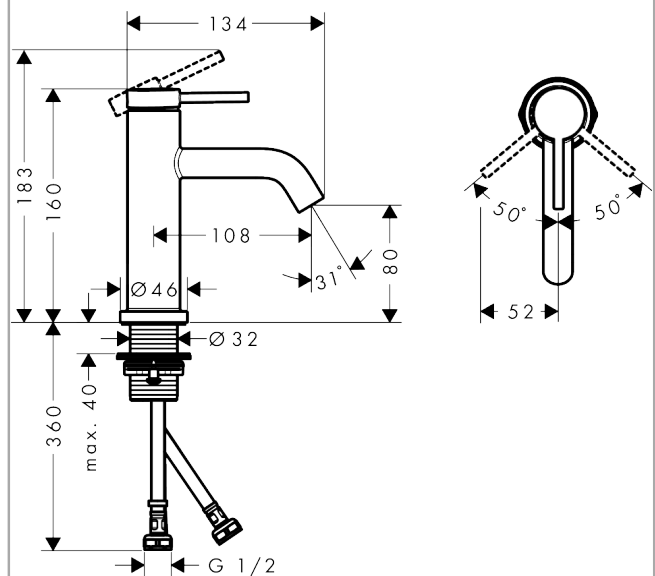

Tecturis S

Single lever basin mixer 80 LF

Finish: **Chrome** Article Number: **73380003**

Description

product features

- ComfortZone: 80
- projection: 108 mm
- spout height: 80 mm
- handle variant: lever handle
- spray type: normal spray
- maximum flow rate at 3 bar: 4 l/min
- ceramic cartridge
- temperature limitation adjustable
- suitable for continuous flow water heaters
- connection type: G 3/8 hose connections
- connection dimension: DN15

Technology

Certificates / Sustainability

Product image

Scale drawing

Flowchart