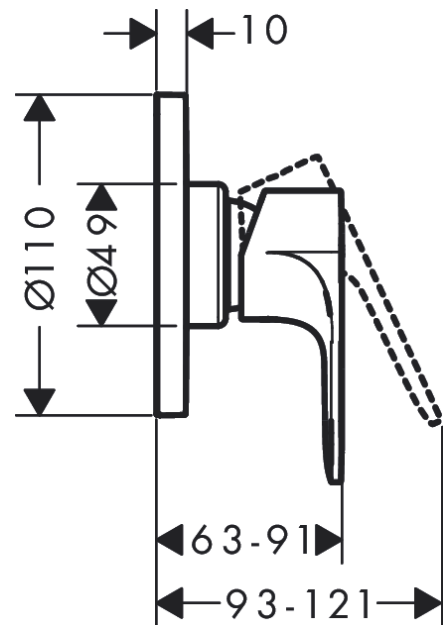

Rebris S
Single lever shower mixer for concealed installation
 Finish: **Brushed Nickel** Article Number: **72649820**

Description

product features

- 1 function
- maximum flow rate at 3 bar: 28,7 l/min
- maximum flow rate at 1 bar: 16,9 l/min
- min. operating pressure: 1 bar
- max. operating pressure: 10 bar
- connection type: basic set

Design awards

reddot winner 2022

Product image

Scale drawing

Flowchart