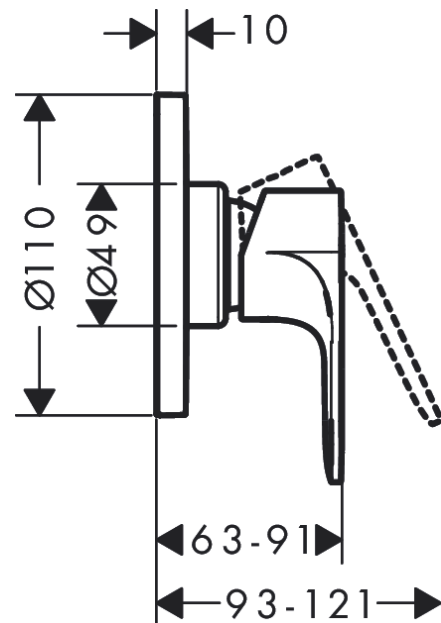

Rebris S
Single lever shower mixer for concealed installation
 Finish: **Matt Black** Article Number: **72649670**

Description

product features

- 1 function
- maximum flow rate at 3 bar: 28,7 l/min
- maximum flow rate at 1 bar: 16,9 l/min
- min. operating pressure: 1 bar
- max. operating pressure: 10 bar
- connection type: basic set

Design awards

reddot winner 2022

Product image

Scale drawing

Flowchart