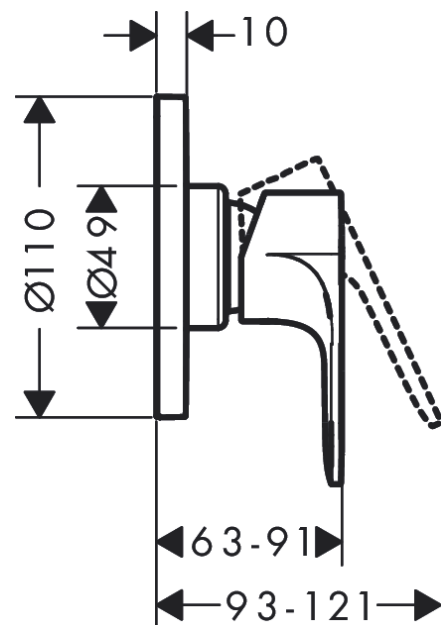

Rebris S

Single lever shower mixer for concealed installation

Finish: **Brushed Black Chrome** Article Number: **72649340**

Description

product features

- 1 function
- maximum flow rate at 3 bar: 28,7 l/min
- maximum flow rate at 1 bar: 16,9 l/min
- min. operating pressure: 1 bar
- max. operating pressure: 10 bar
- connection type: basic set

Design awards

reddot winner 2022

Product image

Scale drawing

Flowchart