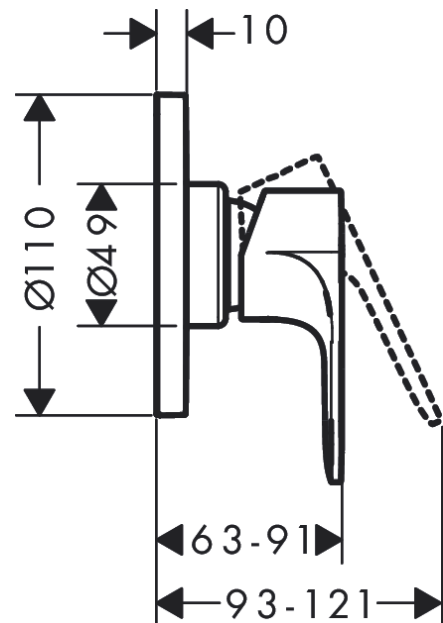

**Rebris S**  
**Single lever shower mixer for concealed installation**  
 Finish: **Brushed Bronze** Article Number: **72649140**

**Description**

**product features**

- 1 function
- maximum flow rate at 3 bar: 28,7 l/min
- maximum flow rate at 1 bar: 16,9 l/min
- min. operating pressure: 1 bar
- max. operating pressure: 10 bar
- connection type: basic set

**Design awards**

reddot winner 2022

**Product image**

**Scale drawing**

**Flowchart**