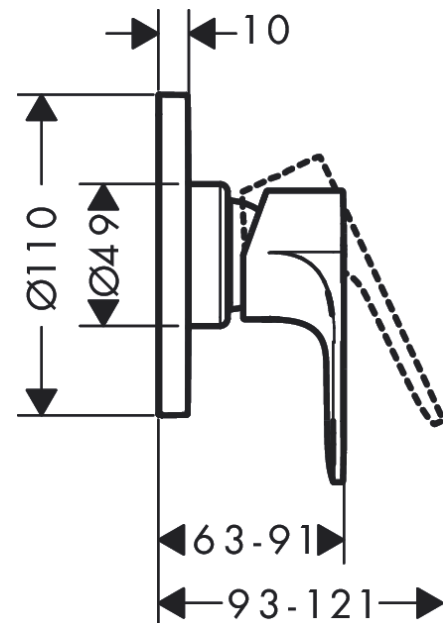

Rebris S
Single lever shower mixer for concealed installation
 Finish: **Chrome** Article Number: **72649000**

Description

product features

- 1 function
- maximum flow rate at 3 bar: 28,7 l/min
- maximum flow rate at 1 bar: 16,9 l/min
- min. operating pressure: 1 bar
- max. operating pressure: 10 bar
- connection type: basic set

Design awards

reddot winner 2022

Product image

Scale drawing

Flowchart