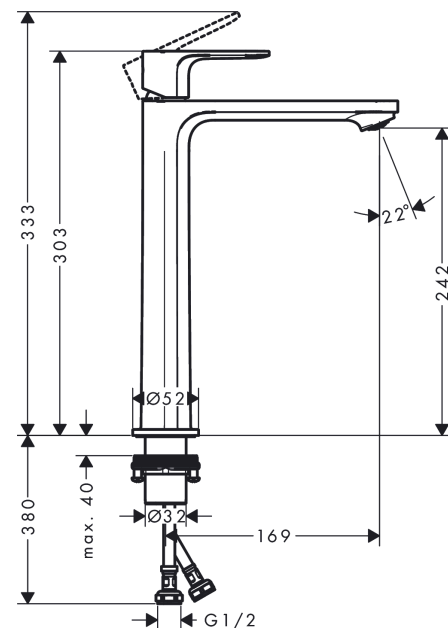

Rebris S

Single lever basin mixer 240 for washbowls without waste set LF

Finish: **Brushed Nickel** Article Number: **72524823**

Description

product features

- ComfortZone: 240
- projection: 169 mm
- spout height: 242 mm
- handle variant: lever handle
- spray type: normal spray
- maximum flow rate at 3 bar: 5 l/min
- ceramic cartridge
- temperature limitation adjustable
- suitable for continuous flow water heaters
- connection type: G 1/2 connections
- connection dimension: DN15

Technology

Design awards

reddot winner 2022

Certificates / Sustainability

Product image

Scale drawing

Rebris S

Single lever basin mixer 240 for washbowls without waste set LF

Finish: **Brushed Nickel** Article Number: **72524823**

Flowchart