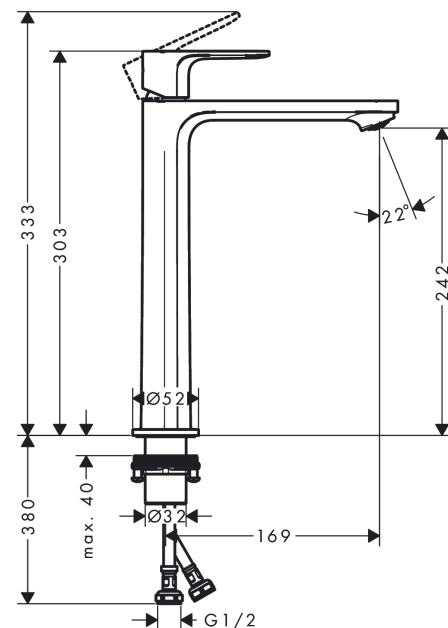

Rebris S

Single lever basin mixer 240 for washbowls without waste set LF

Finish: **Matt Black** Article Number: **72524673**

Description

product features

- ComfortZone: 240
- projection: 169 mm
- spout height: 242 mm
- handle variant: lever handle
- spray type: normal spray
- maximum flow rate at 3 bar: 5 l/min
- ceramic cartridge
- temperature limitation adjustable
- suitable for continuous flow water heaters
- connection type: G 1/2 connections
- connection dimension: DN15

Technology

Design awards

Certificates / Sustainability

Product image

Scale drawing

Rebris S

Single lever basin mixer 240 for washbowls without waste set LF

Finish: **Matt Black** Article Number: **72524673**