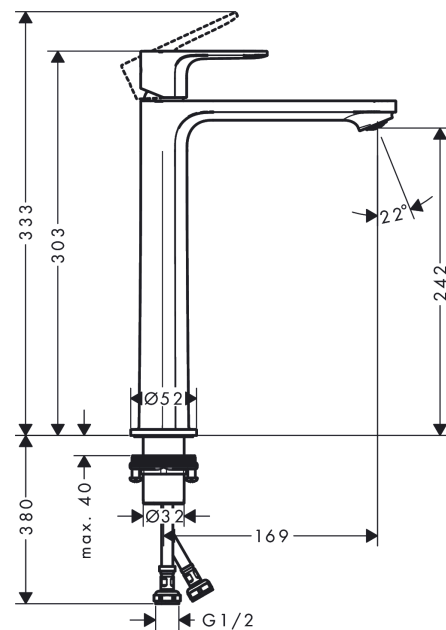

Rebris S

Single lever basin mixer 240 for washbowls without waste set LF

Finish: **Brushed Bronze** Article Number: **72524143**

Description

product features

- ComfortZone: 240
- projection: 169 mm
- spout height: 242 mm
- handle variant: lever handle
- spray type: normal spray
- maximum flow rate at 3 bar: 5 l/min
- ceramic cartridge
- temperature limitation adjustable
- suitable for continuous flow water heaters
- connection type: G 1/2 connections
- connection dimension: DN15

Technology

Design awards

reddot winner 2022

Certificates / Sustainability

Product image

Scale drawing

Rebris S

Single lever basin mixer 240 for washbowls without waste set LF

Finish: **Brushed Bronze** Article Number: **72524143**

Flowchart