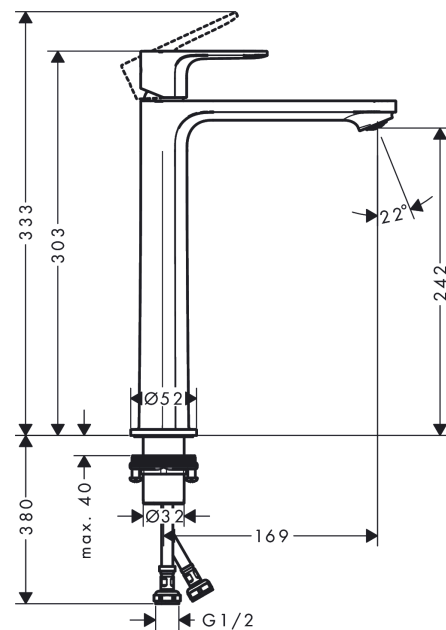

#### product features

- ComfortZone: 240
- projection: 169 mm
- spout height: 242 mm
- handle variant: lever handle
- spray type: normal spray
- maximum flow rate at 3 bar: 5 l/min
- ceramic cartridge
- temperature limitation adjustable
- suitable for continuous flow water heaters
- connection type: G 1/2 connections
- connection dimension: DN15

### Scale drawing

**Rebris S**

**Single lever basin mixer 240 for washbowls without waste set LF**

Finish: **Chrome** Article Number: **72524003**

**Flowchart**