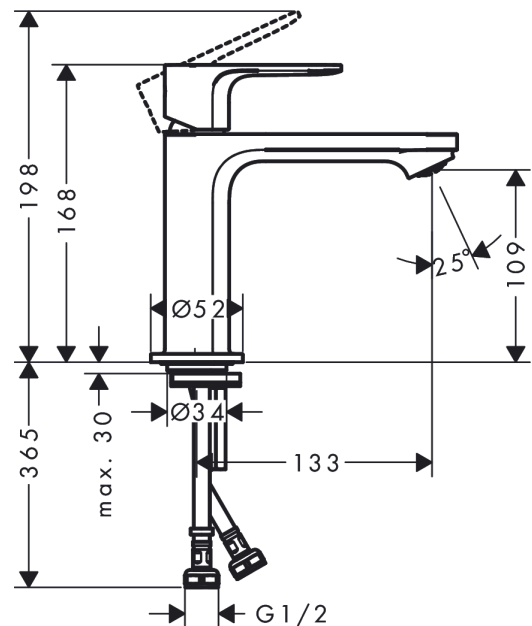

Rebris S
Single lever basin mixer 110 without waste set LF
 Finish: **Brushed Nickel** Article Number: **72518823**

Description

product features

- ComfortZone: 110
- projection: 133 mm
- spout height: 109 mm
- handle variant: lever handle
- spray type: normal spray
- maximum flow rate at 3 bar: 5 l/min
- ceramic cartridge
- temperature limitation adjustable
- suitable for continuous flow water heaters
- connection type: G ½ connections
- connection dimension: DN15

Technology

Design awards

Certificates / Sustainability

Product image

Scale drawing

Rebris S
Single lever basin mixer 110 without waste set LF
 Finish: **Brushed Nickel** Article Number: **72518823**

Flowchart