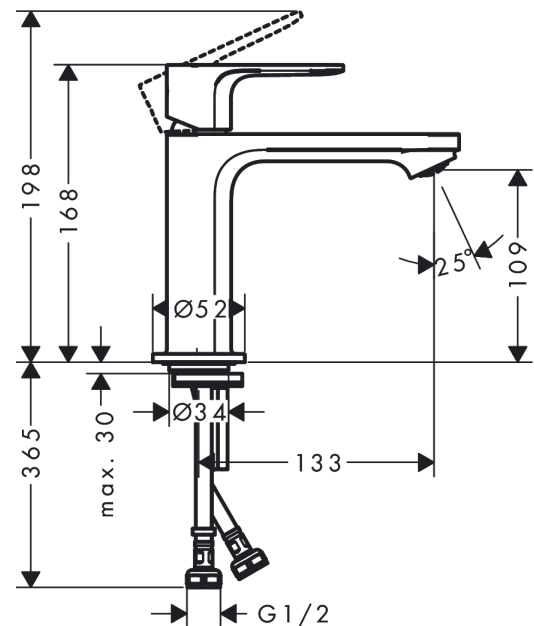

Rebris S
Single lever basin mixer 110 without waste set LF
 Finish: **Matt Black** Article Number: **72518673**

Description

product features

- ComfortZone: 110
- projection: 133 mm
- spout height: 109 mm
- handle variant: lever handle
- spray type: normal spray
- maximum flow rate at 3 bar: 5 l/min
- ceramic cartridge
- temperature limitation adjustable
- suitable for continuous flow water heaters
- connection type: G ½ connections
- connection dimension: DN15

Technology

Design awards

Certificates / Sustainability

Product image

Scale drawing

Rebris S
Single lever basin mixer 110 without waste set LF
 Finish: **Matt Black** Article Number: **72518673**

Flowchart