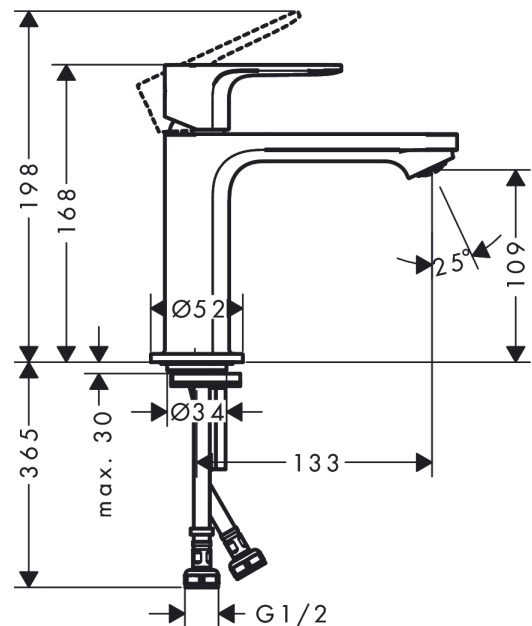

Rebris S

Single lever basin mixer 110 without waste set LF

Finish: **Brushed Black Chrome** Article Number: **72518343**

Description

product features

- ComfortZone: 110
- projection: 133 mm
- spout height: 109 mm
- handle variant: lever handle
- spray type: normal spray
- maximum flow rate at 3 bar: 5 l/min
- ceramic cartridge
- temperature limitation adjustable
- suitable for continuous flow water heaters
- connection type: G 1/2 connections
- connection dimension: DN15

Technology

Design awards

reddot winner 2022

Certificates / Sustainability

Product image

Scale drawing

Rebris S

Single lever basin mixer 110 without waste set LF

Finish: **Brushed Black Chrome** Article Number: **72518343**

Flowchart