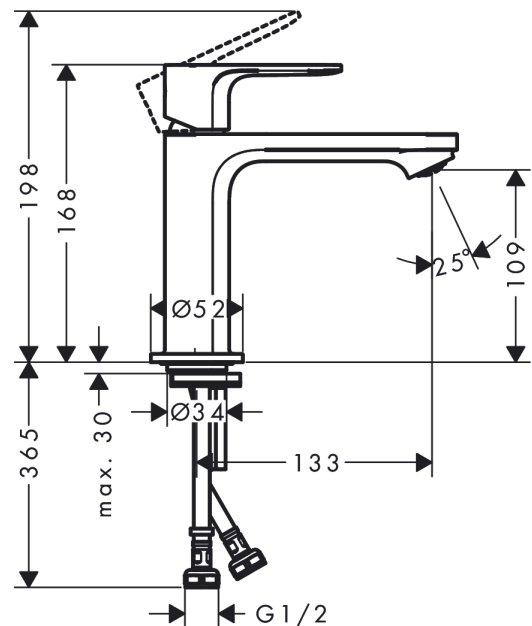

Rebris S

Single lever basin mixer 110 without waste set LF

Finish: **Brushed Bronze** Article Number: **72518143**

Description

product features

- ComfortZone: 110
- projection: 133 mm
- spout height: 109 mm
- handle variant: lever handle
- spray type: normal spray
- maximum flow rate at 3 bar: 5 l/min
- ceramic cartridge
- temperature limitation adjustable
- suitable for continuous flow water heaters
- connection type: G ½ connections
- connection dimension: DN15

Technology

Design awards

reddot winner 2022

Certificates / Sustainability

Product image

Scale drawing

Rebris S

Single lever basin mixer 110 without waste set LF

Finish: **Brushed Bronze** Article Number: **72518143**

Flowchart