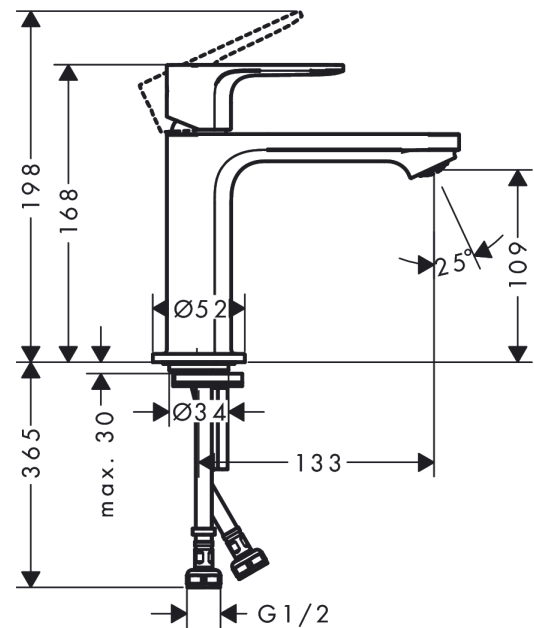

Rebris S
Single lever basin mixer 110 without waste set LF
 Finish: **Chrome** Article Number: **72518003**

Description

product features

- ComfortZone: 110
- projection: 133 mm
- spout height: 109 mm
- handle variant: lever handle
- spray type: normal spray
- maximum flow rate at 3 bar: 5 l/min
- ceramic cartridge
- temperature limitation adjustable
- suitable for continuous flow water heaters
- connection type: G ½ connections
- connection dimension: DN15

Technology

Design awards

Certificates / Sustainability

Product image

Scale drawing

Rebris S
Single lever basin mixer 110 without waste set LF
 Finish: **Chrome** Article Number: **72518003**

Flowchart