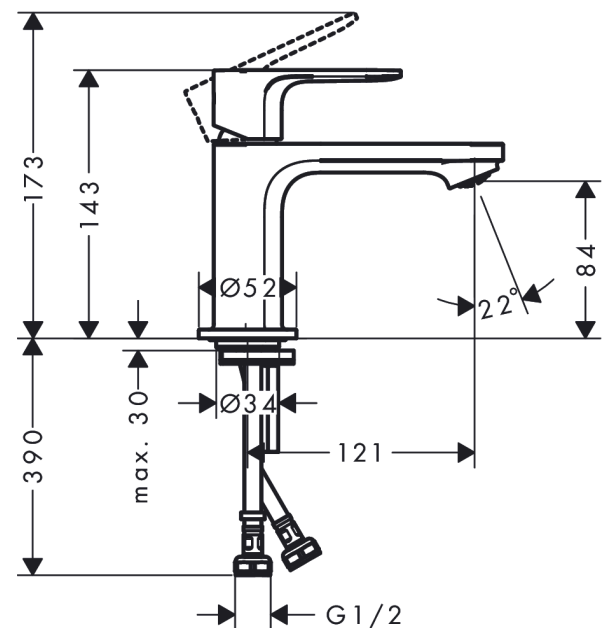

Rebris S

Single lever basin mixer 80 without waste set LF

Finish: **Brushed Black Chrome** Article Number: **72512343**

Description

product features

- ComfortZone: 80
- projection: 121 mm
- spout height: 84 mm
- handle variant: lever handle
- spray type: normal spray
- maximum flow rate at 3 bar: 5 l/min
- ceramic cartridge
- temperature limitation adjustable
- suitable for continuous flow water heaters
- connection type: G 1/2 connections
- connection dimension: DN15

Technology

Design awards

Certificates / Sustainability

Product image

Scale drawing

Rebris S
Single lever basin mixer 80 without waste set LF
 Finish: **Brushed Black Chrome** Article Number: **72512343**

Flowchart