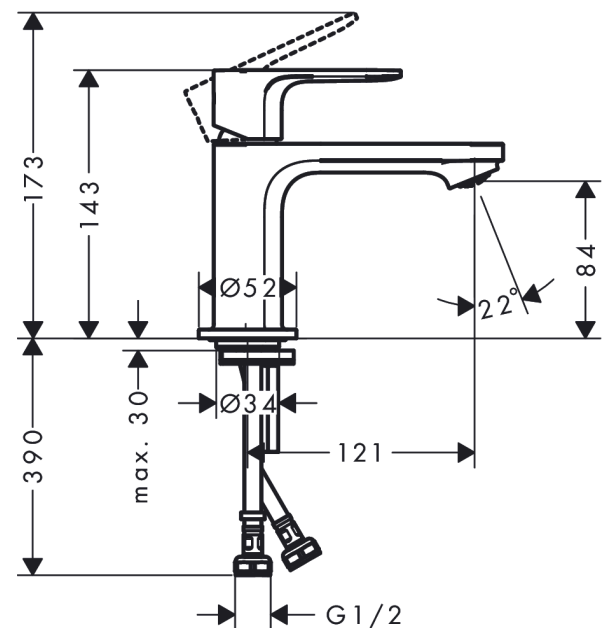

Rebris S

Single lever basin mixer 80 without waste set LF

Finish: **Brushed Bronze** Article Number: **72512143**

Description

product features

- ComfortZone: 80
- projection: 121 mm
- spout height: 84 mm
- handle variant: lever handle
- spray type: normal spray
- maximum flow rate at 3 bar: 5 l/min
- ceramic cartridge
- temperature limitation adjustable
- suitable for continuous flow water heaters
- connection type: G ½ connections
- connection dimension: DN15

Technology

Design awards

reddot winner 2022

Certificates / Sustainability

Product image

Scale drawing

Rebris S
Single lever basin mixer 80 without waste set LF
 Finish: **Brushed Bronze** Article Number: **72512143**