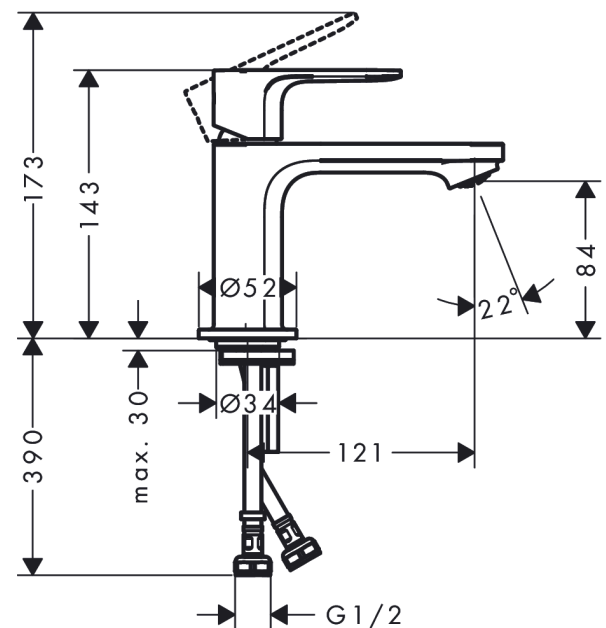

Rebris S
Single lever basin mixer 80 without waste set LF
 Finish: **Chrome** Article Number: **72512003**

Description

product features

- ComfortZone: 80
- projection: 121 mm
- spout height: 84 mm
- handle variant: lever handle
- spray type: normal spray
- maximum flow rate at 3 bar: 5 l/min
- ceramic cartridge
- temperature limitation adjustable
- suitable for continuous flow water heaters
- connection type: G ½ connections
- connection dimension: DN15

Technology

Design awards

Certificates / Sustainability

Product image

Scale drawing

Rebris S
Single lever basin mixer 80 without waste set LF
 Finish: **Chrome** Article Number: **72512003**

Flowchart