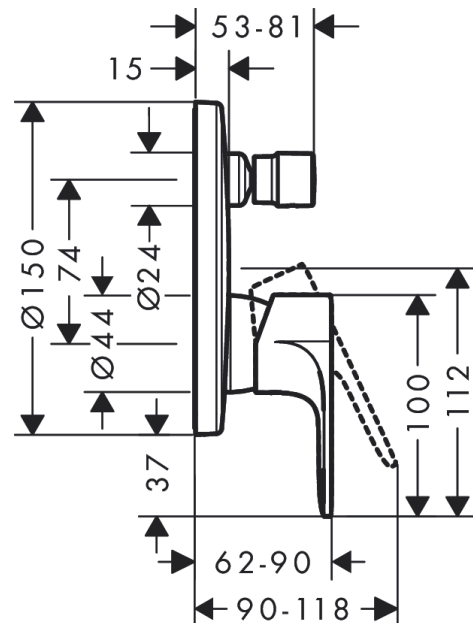

## Rebris S

Single lever bath mixer for concealed installation for iBox universal

Finish: **Brushed Nickel** Article Number: **72466823**

#### product features

- 2 functions
- maximum flow rate at 3 bar: 29 l/min
- ceramic cartridge
- temperature limitation adjustable
- diverter with automatic resetting
- connection type: basic set
- wall-mounted
- min. operating pressure: 1 bar
- max. operating pressure: 10 bar

### Scale drawing