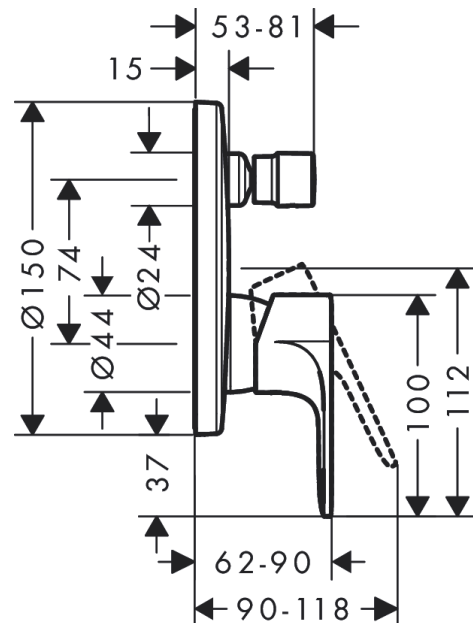

Rebris S

Single lever bath mixer for concealed installation for iBox universal

Finish: **Brushed Black Chrome** Article Number: **72466343**

Description

product features

- 2 functions
- maximum flow rate at 3 bar: 29 l/min
- ceramic cartridge
- temperature limitation adjustable
- diverter with automatic resetting
- connection type: basic set
- wall-mounted
- min. operating pressure: 1 bar
- max. operating pressure: 10 bar

Design awards

reddot winner 2022

Certificates / Sustainability

Product image

Scale drawing

Flowchart