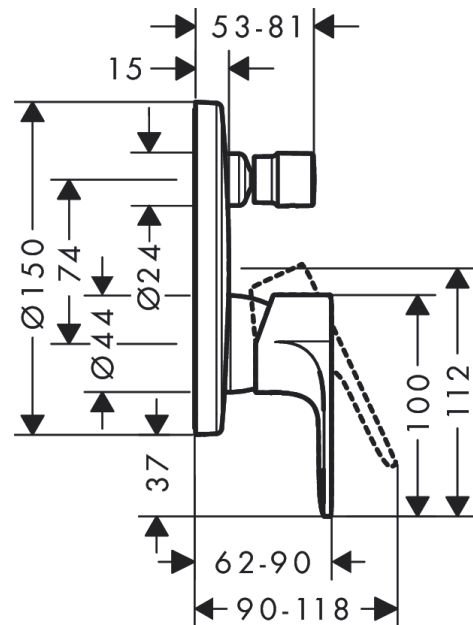

Rebris S
Single lever bath mixer for concealed installation for iBox universal
 Finish: **Chrome** Article Number: **72466003**

Description

product features

- 2 functions
- maximum flow rate at 3 bar: 29 l/min
- ceramic cartridge
- temperature limitation adjustable
- diverter with automatic resetting
- connection type: basic set
- wall-mounted
- min. operating pressure: 1 bar
- max. operating pressure: 10 bar

Design awards

Certificates / Sustainability

Product image

Scale drawing

Flowchart