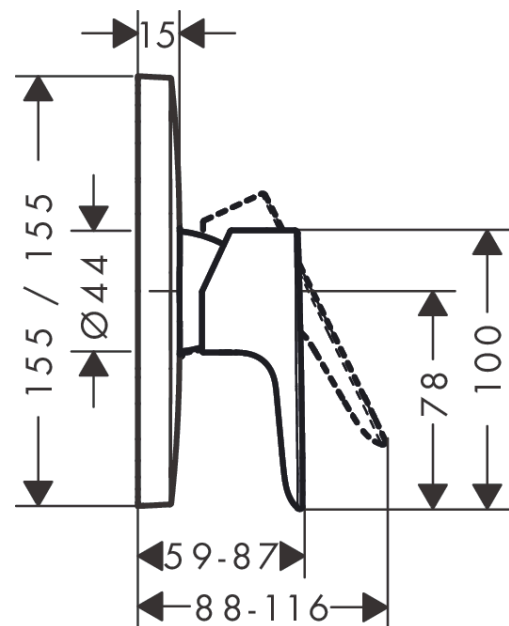

Talis E
Single lever shower mixer for concealed installation
 Surfaces: **Chrome** Article Number: **71765003**

Description

product features

- connection type: basic set
- maximum flow rate at 3 bar: 31 l/min
- suitable for continuous flow water heaters
- scope of supply: single lever shower mixer, mixing unit, mounting material, assembly instruction
- not included: basic set

Certificates

Product image

Scale drawing

Flowchart