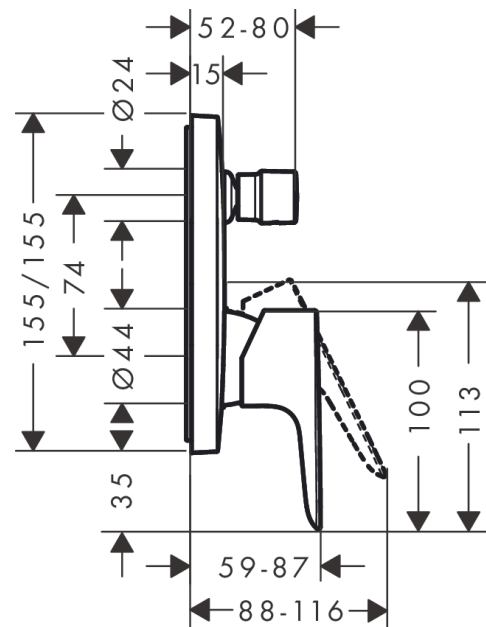

Talis E

Single lever bath mixer for concealed installation for iBox universal

Surfaces: **Chrome** Article Number: **71745003**

Description

product features

- flow rate upper outlet: 21 l/min
- flow rate lower outlet: 29 l/min
- scope of supply: handle, sleeve, escutcheon, diverter, mixing unit

Certificates

Product image

Scale drawing

Flowchart