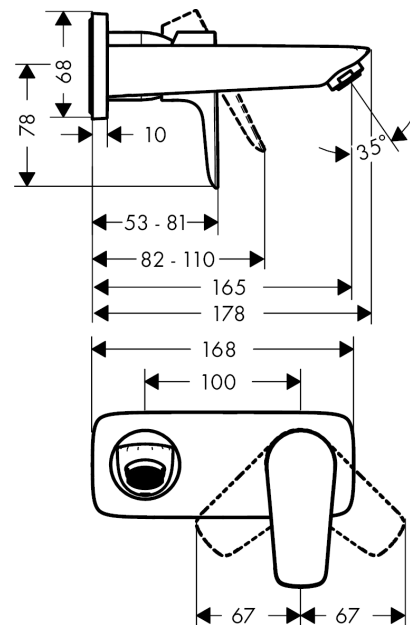

## Talis E

Single lever basin mixer for concealed installation wall-mounted with spout 16.5 cm

Surfaces: **Chrome** Article Number: **71732000**

#### product features

- consists of: single lever basin mixer for concealed installation wall-mounted, waste set
- handle variant: lever handle
- projection 165 mm
- spray type: normal spray
- maximum flow rate at 3 bar: 5 l/min
- suitable for continuous flow water heaters
- non-closing waste set
- material waste set: metal
- connection dimension: DN15
- noise class: I
- not included: basic set

### Scale drawing

### Flowchart

Talis E

Single lever basin mixer for concealed installation wall-mounted with spout 16.5 cm

Surfaces: **Chrome** Article Number: 71732000

Installation examples