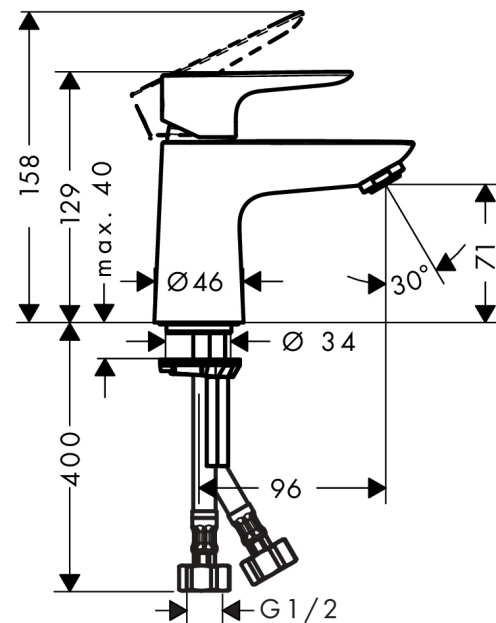

Talis E
Single lever basin mixer 80 without waste set
 Surfaces: **Chrome** Article Number: **71702003**

Description

product features

- ComfortZone 80
- handle variant: lever handle
- projection 107 mm
- spray type: normal spray
- maximum flow rate at 3 bar: 5 l/min
- suitable for continuous flow water heaters
- connection dimension: DN15
- not included: waste set

Technology

Certificates

Product image

Scale drawing

Flowchart