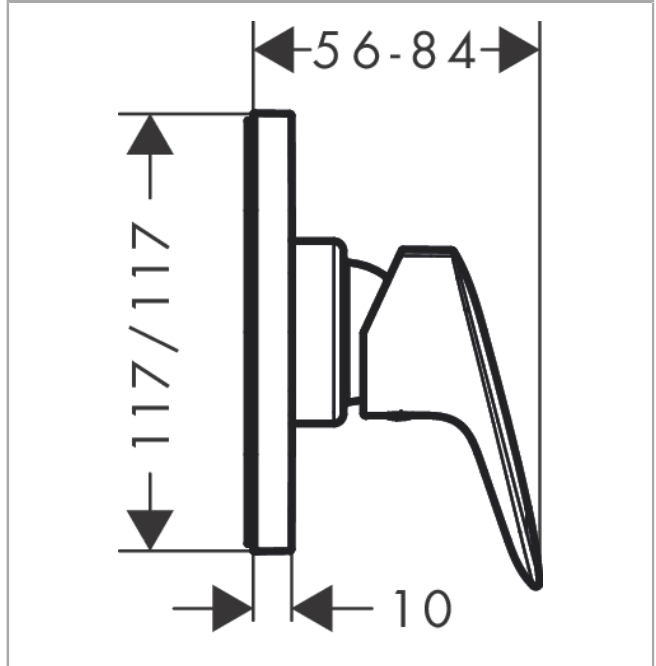

Logis
Single lever shower mixer for concealed installation
 Surfaces: **Chrome** Article Number: **71604000**

Description

Product image

Scale drawing

Flowchart