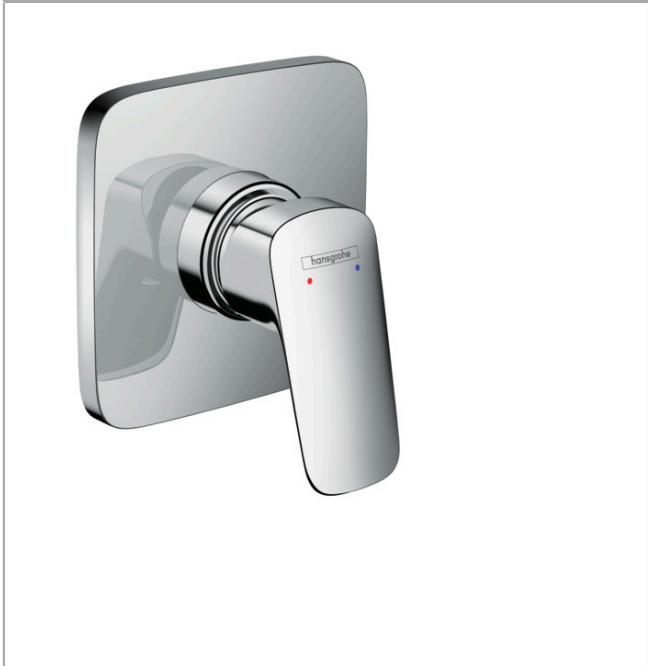

Logis
Single lever shower mixer for concealed installation
 Surfaces: **Chrome** Article Number: **71604000**

Description

Product image

Scale drawing

Flowchart