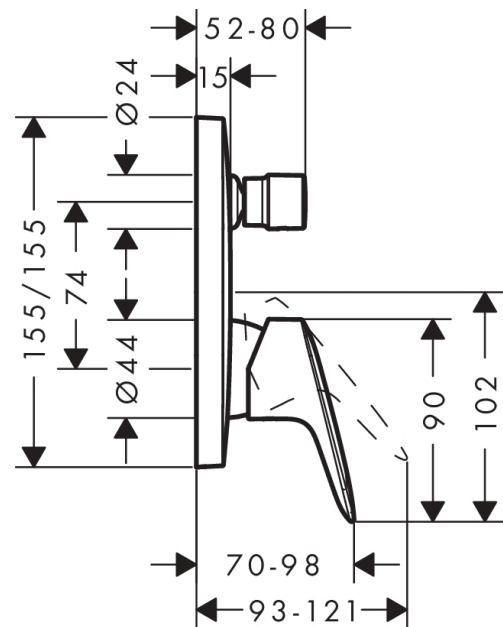

Logis

Single lever bath mixer for concealed installation for iBox universal

Surfaces: **Chrome** Article Number: **71405003**

Description

product features

- flow rate upper outlet: 21 l/min
- flow rate lower outlet: 29 l/min
- scope of supply: handle, sleeve, escutcheon, diverter, mixing unit

Certificates

Product image

Scale drawing

Flowchart