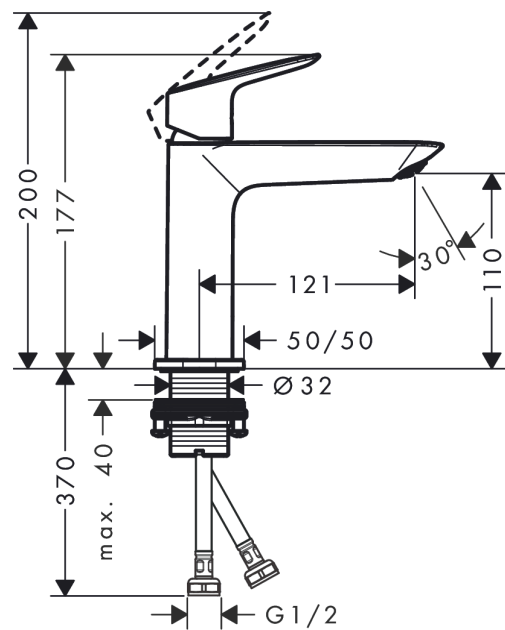

### Single lever basin mixer 110 Fine without waste set

Surfaces: **Chrome** Article Number: **71253003**

##### product features

- ComfortZone 110
- handle variant: lever handle
- projection 121 mm
- suitable for continuous flow water heaters
- connection dimension: DN15
- not included: waste set

#### Scale drawing