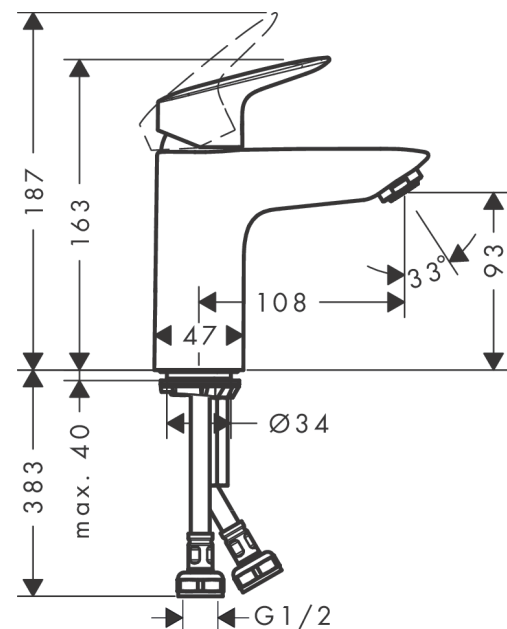

Logis

Single lever basin mixer 100 without waste set

Surfaces: **Chrome** Article Number: **71101003**

Description

product features

- ComfortZone 100
- handle variant: lever handle
- projection 108 mm
- spray type: normal spray
- dezincification brass
- maximum flow rate at 3 bar: 5 l/min
- suitable for continuous flow water heaters
- connection dimension: DN15
- not included: waste set

Technology

Certificates

Product image

Scale drawing

Flowchart