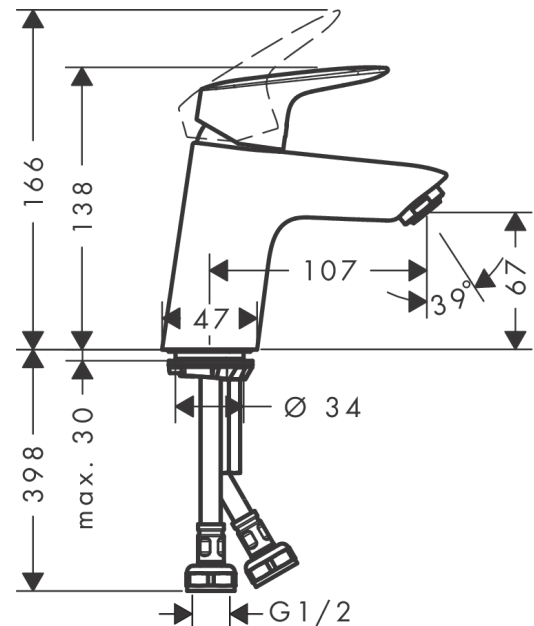

Logis

Single lever basin mixer 70 without waste set

Surfaces: **Chrome** Article Number: **71071003**

Description

product features

- ComfortZone 70
- handle variant: lever handle
- projection 107 mm
- spray type: normal spray
- dezincification brass
- maximum flow rate at 3 bar: 5 l/min
- suitable for continuous flow water heaters
- connection dimension: DN15
- not included: waste set

Technology

Certificates

Product image

Scale drawing

Flowchart