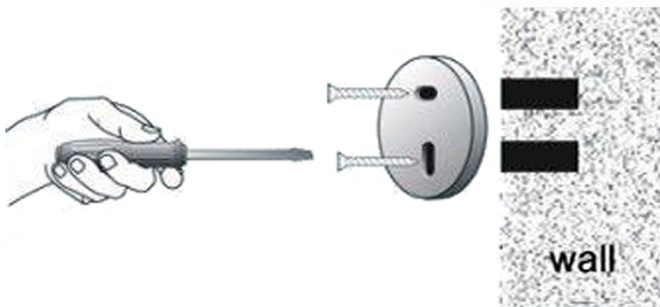

3. Put fixing block cover on the holes and fix firmly by expansion screws.