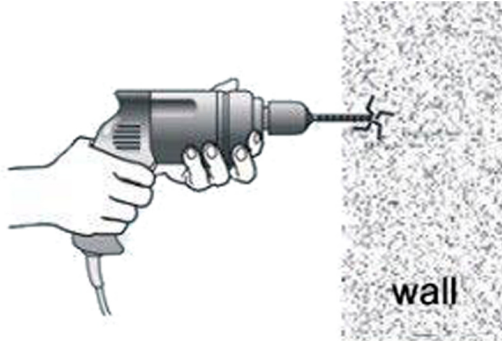

Use of unsuitable cleaning agents may damage the surface. Any damage caused in this way will not be covered by warranty.

PACKAGING INCLUDES

- 1x single towel rail 800mm
- 1x installation kit

Dimensions are nominal measurements only.

INSTALL INSTRUCTION

1. Put the fixing blocks (piece) over on the right place on the wall , and stay level, use marking pen through the holes of fixing block to mark out fixing spots on the wall. Then drill holes by electric hand drill with 6mm drilling bit on the spots.