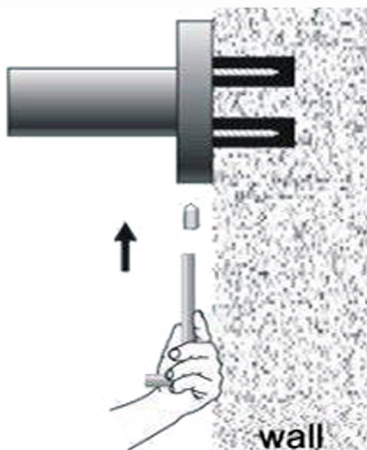

INSTALL INSTRUCTION

1. Put the fixing blocks (piece) over on the right place on the wall , and stay level, use marking pen through the holes of fixing block to mark out fixing spots on the wall. Then drill holes by electric hand drill with 6mm drilling bit on the spots.

2. Put the expansion plugs into the wall by hammer.

3. Put fixing block cover on the holes and fix firmly by expansion screws.

4. Put the base of bathroom accessory cover on the fixing blocks.

5. Screw grub screws into the base, make it against to the fixing block tight and firm.