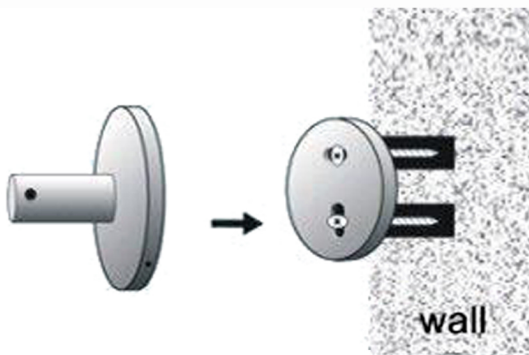

INSTALL INSTRUCTION

1. Put the fixing blocks (piece) over on the right place on the wall , and stay level, use marking pen through the holes of fixing block to mark out fixing spots on the wall. Then drill holes by electric hand drill with 6mm drilling bit on the spots.

2. Put the expansion plugs into the wall by hammer.

3. Put fixing block cover on the holes and fix firmly by expansion screws.

4. Put the base of bathroom accessory cover on the fixing blocks.

5. Screw grub screws into the base, make it against to the fixing block tight and firm.