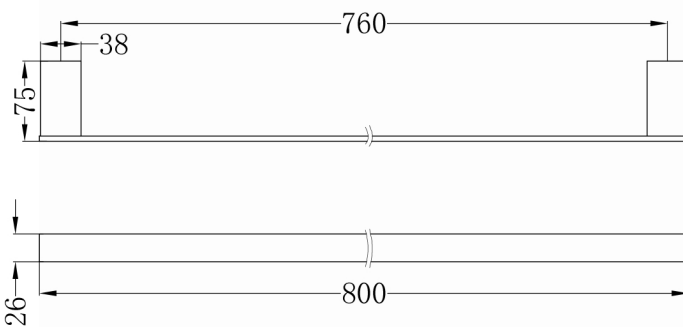

CELIA SINGLE TOWEL RAIL 800MM

SPECIFICATION

PRODUCT CODE 4630

FINISH

	NR4630CH	chrome
	NR4630MB	matte black

MAINTENANCE AND CARE

All surfaces should be cleaned with mild liquid detergent or soap and water.

Do not use cream cleaners or citrus based cleaning products, as they are abrasive.

Use of unsuitable cleaning agents may damage the surface. Any damage caused in this way will not be covered by warranty.

PACKAGING INCLUDES

- 1x single towel rail 800mm
- 1x installation kit

Dimensions are nominal measurements only.

INSTALL INSTRUCTION

1. Put the fixing blocks (piece) over on the right place on the wall , and stay level, use marking pen through the holes of fixing block to mark out fixing spots on the wall. Then drill holes by electric hand drill with 6mm drilling bit on the spots.