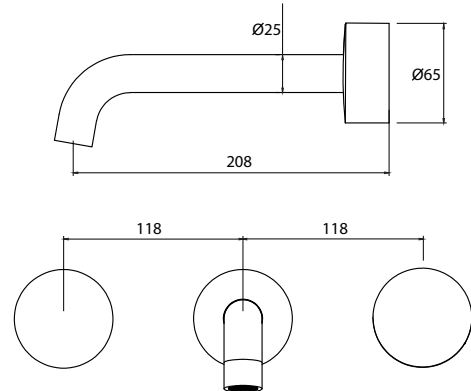

paco jaansōn

360

Bath Tap Set with Spout - Polished Chrome
Product Code: AD33916

Dimensions

301mm (w) x 208mm (d) x 65mm (h)

DESCRIPTION

John Gulbenkoglou designs products as well as traveling the world identifying trends in form and function in design and architecture and more specifically for the bathroom. He has the thankless task of liaising with international product designers in order to adapt new products to the needs of the Australian market conditions.